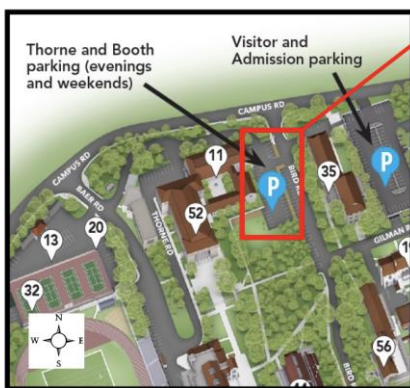

Occidental Pick-up Location:

- Board the free bus in the Thorne and Booth Parking Lot

Directions:

- From Campus Road, turn south (right) onto North Bird Road.
- Make the first right turn to enter the Booth parking lot.