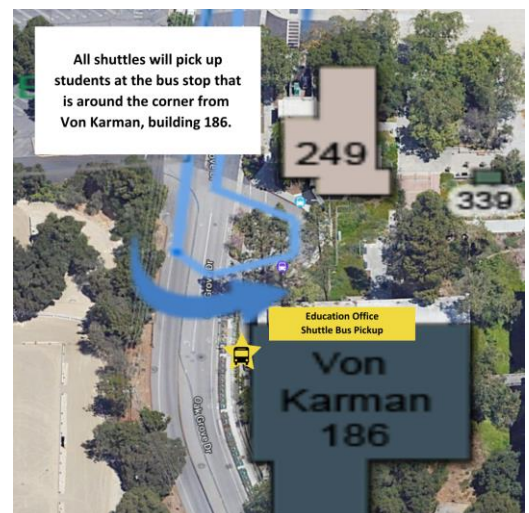

RDO Friday 8:00 AM

JPL Pick-up:

Monday-Thursday 4:45 PM

RDO Friday 4:30 PM

***Students attending their Day 1 Orientation must be at JPL no later than 7:45 AM and need to make alternative transportation arrangements. ***

ATTENTION: The Occidental-JPL Shuttle vans will have limited service on RDO Fridays (Depart Occidental @ 8:00 AM and Depart JPL @ 4:30 PM) All ticket holders can ride these buses.

RDOs for 9/80 students: June 14th, June 28th, July 12th, July 26th and August 9th

Occidental Pick-up Location:

- Board the free bus in the Thorne and Booth Parking Lot

Directions:

- From Campus Road, turn south (right) onto North Bird Road.
- Make the first right turn to enter the Booth parking lot.